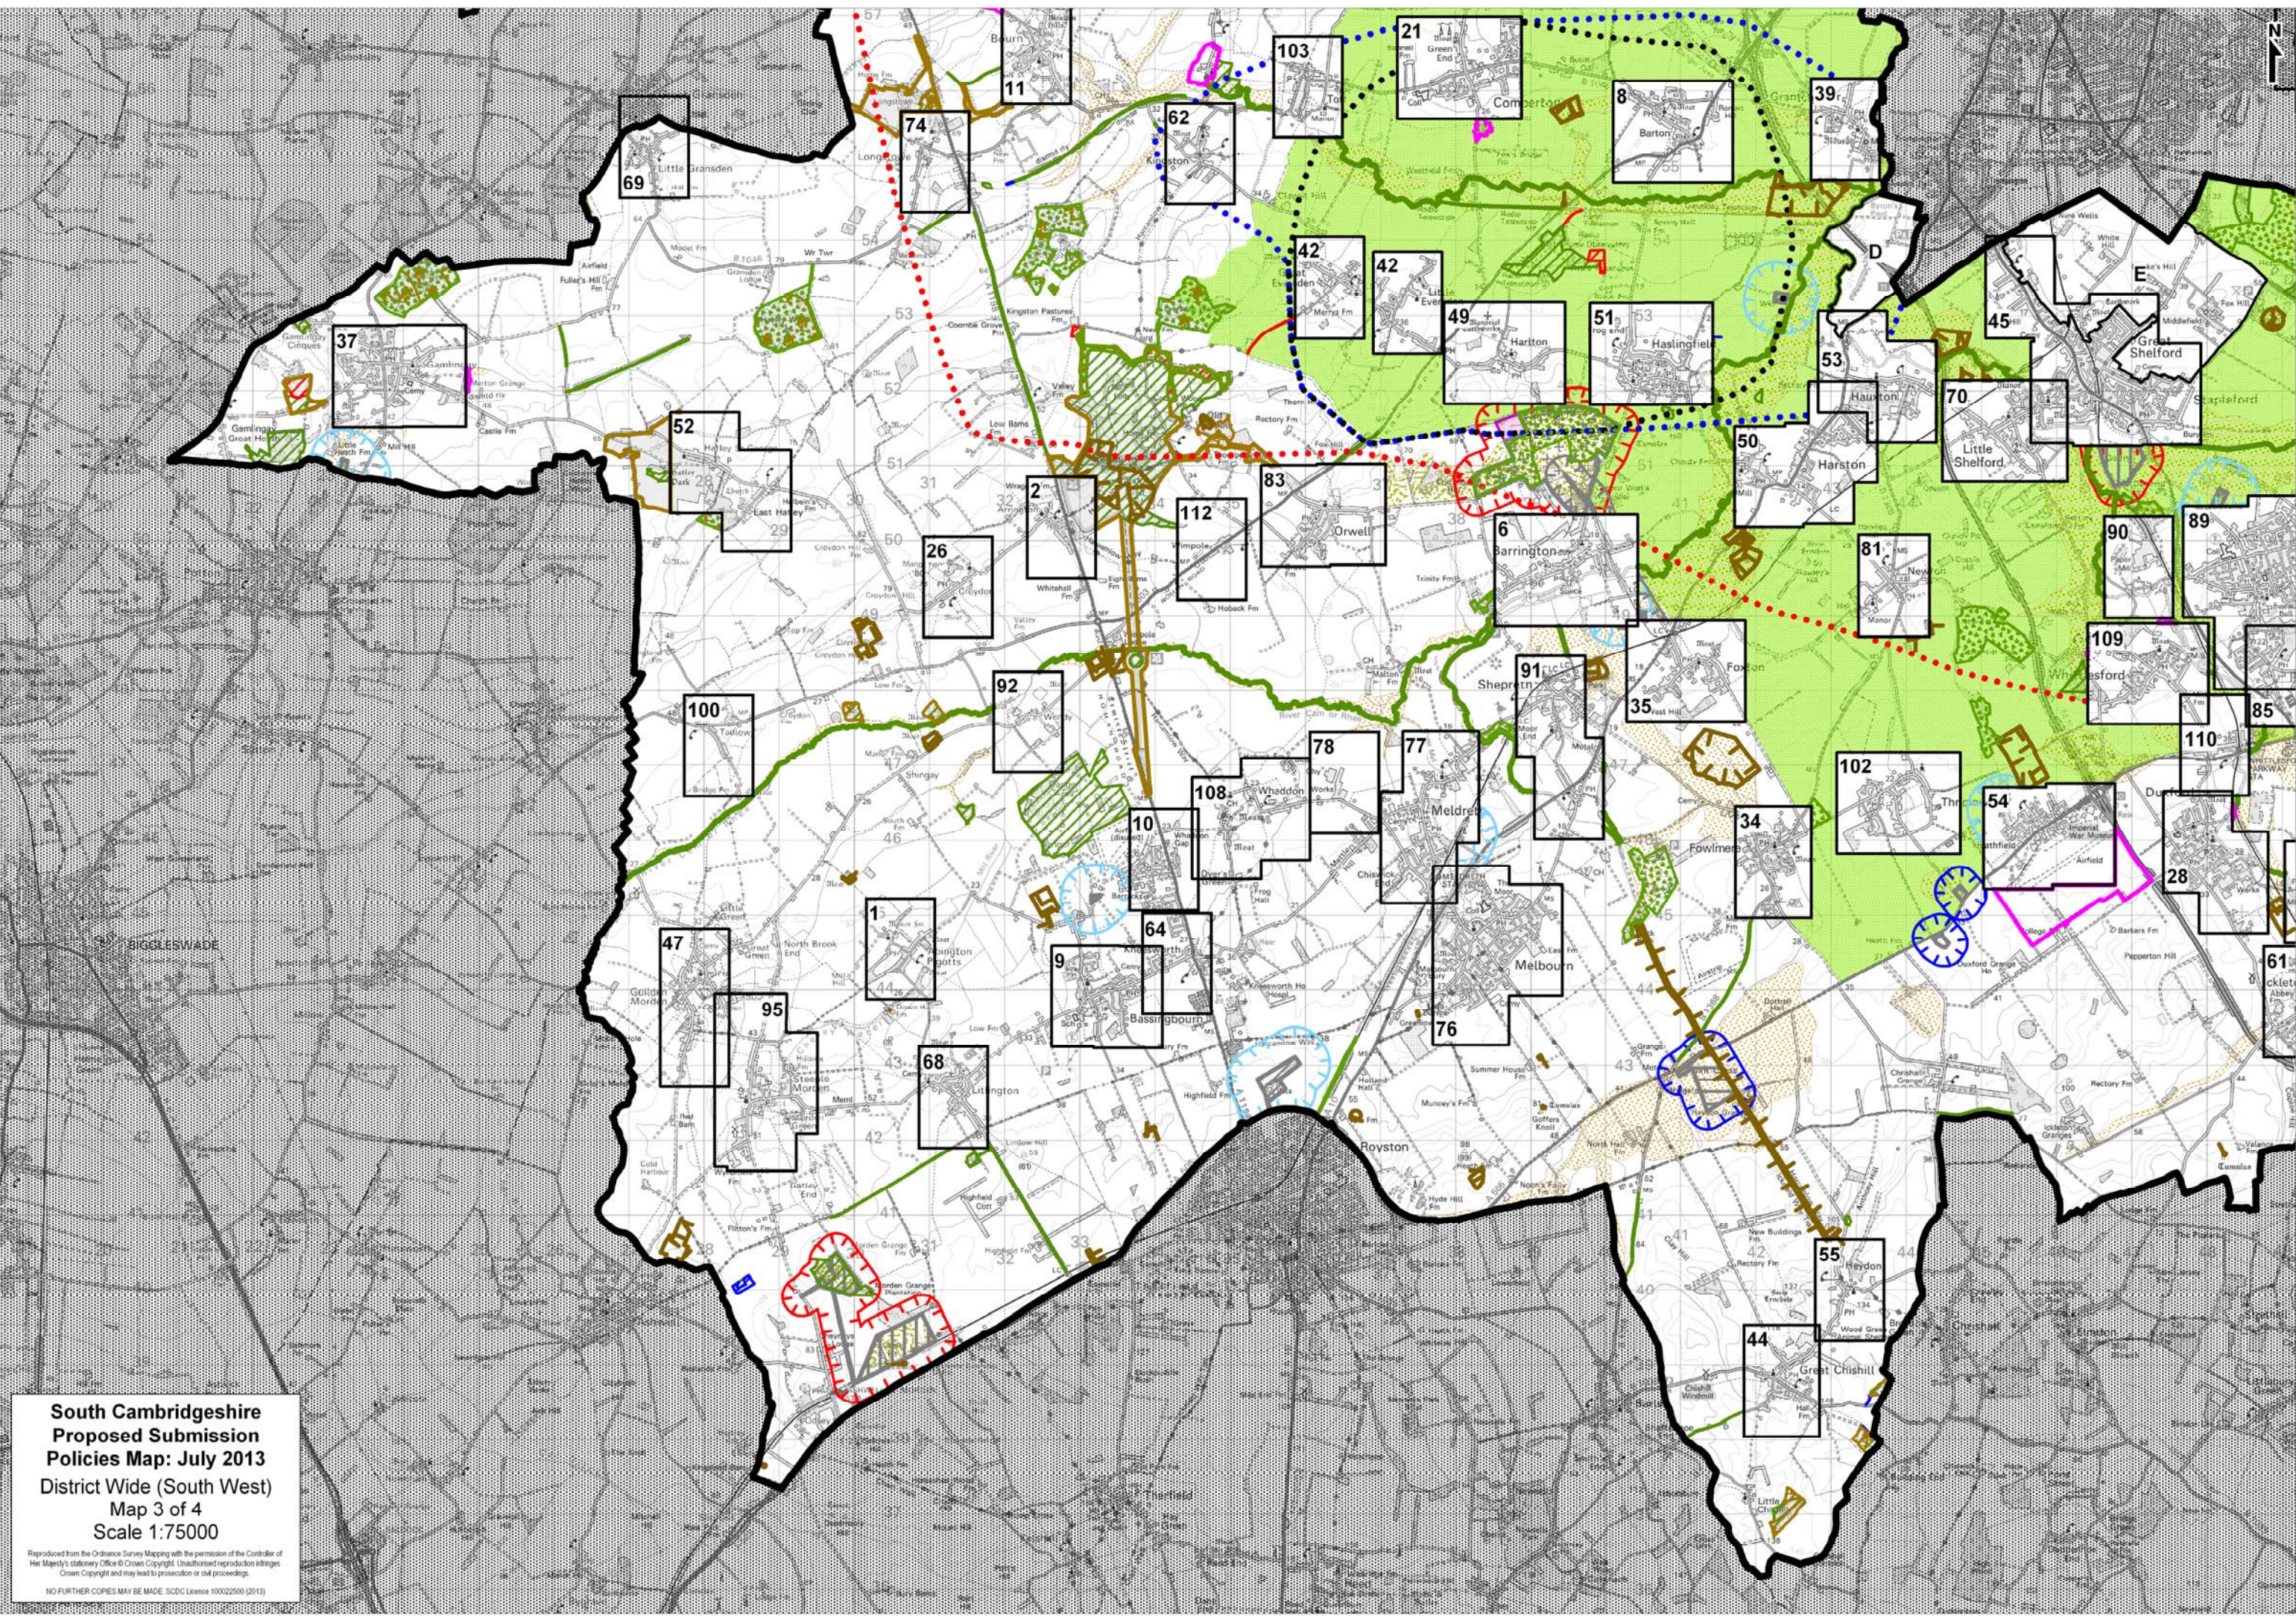

**South Cambridgeshire
Proposed Submission
Policies Map: July 2013**
District Wide (South West)
Map 3 of 4
Scale 1:75000