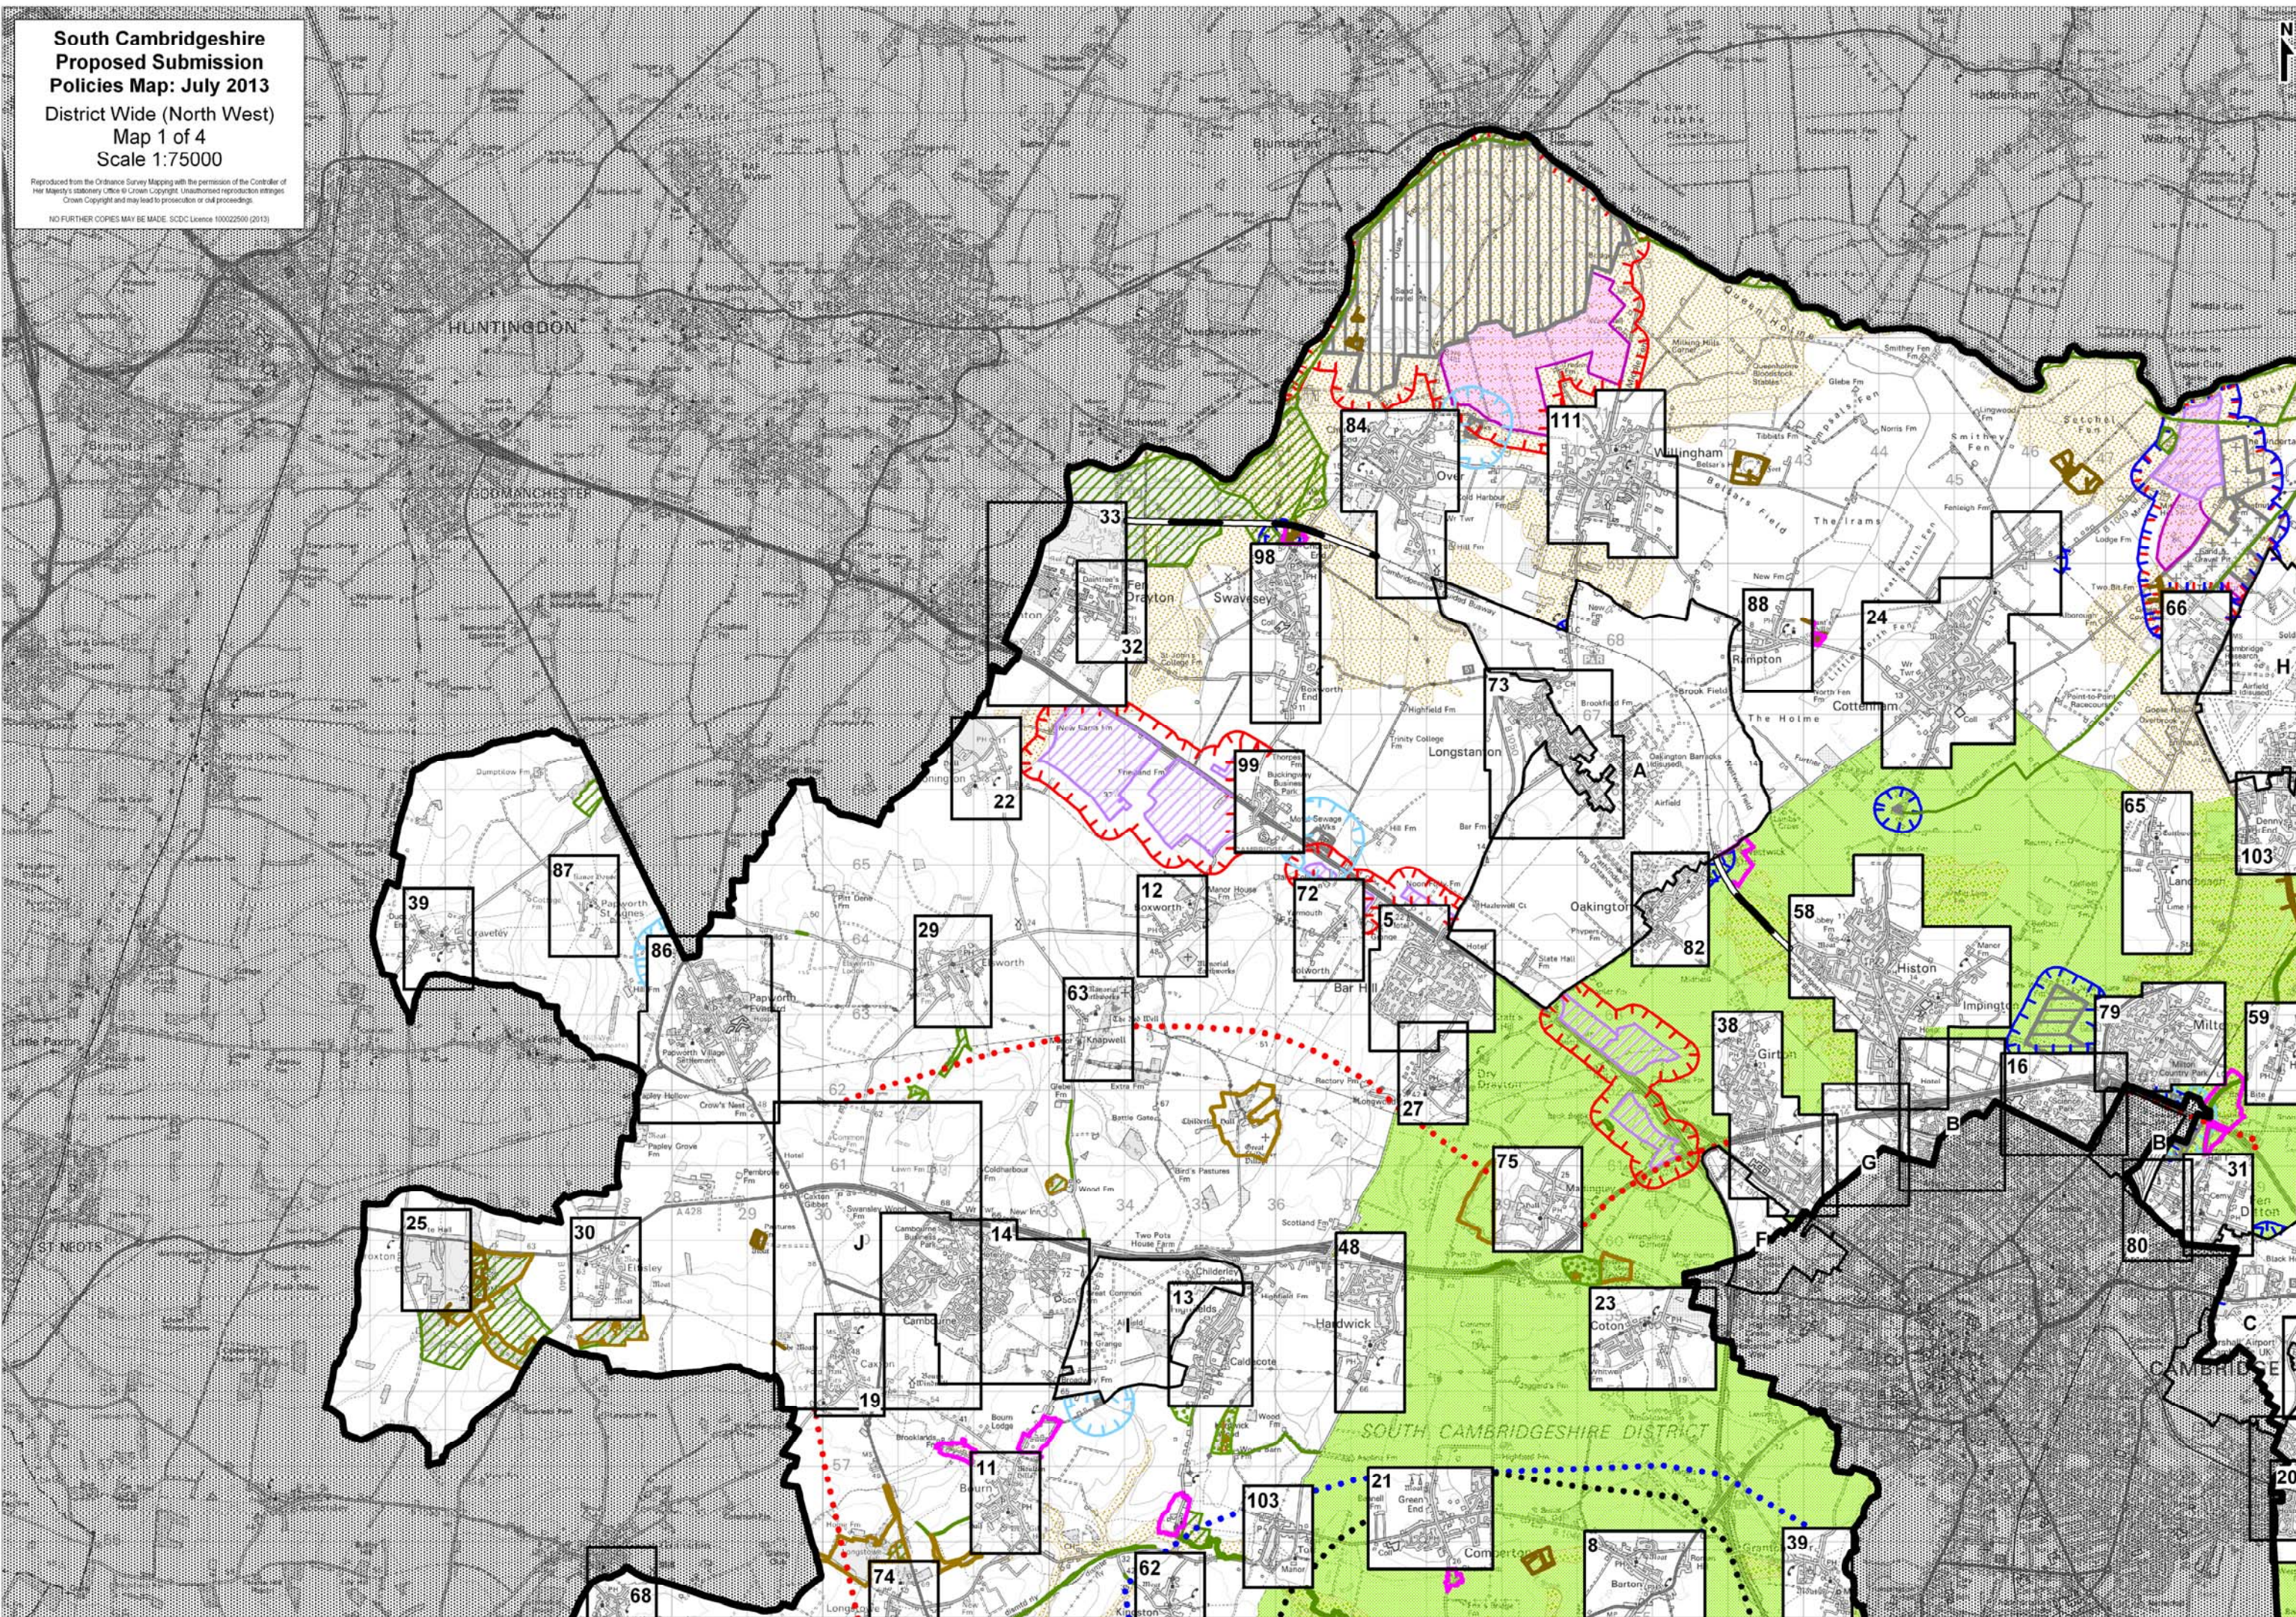

**South Cambridgeshire
Proposed Submission
Policies Map: July 2013**
District Wide (North West)
Map 1 of 4
Scale 1:75000