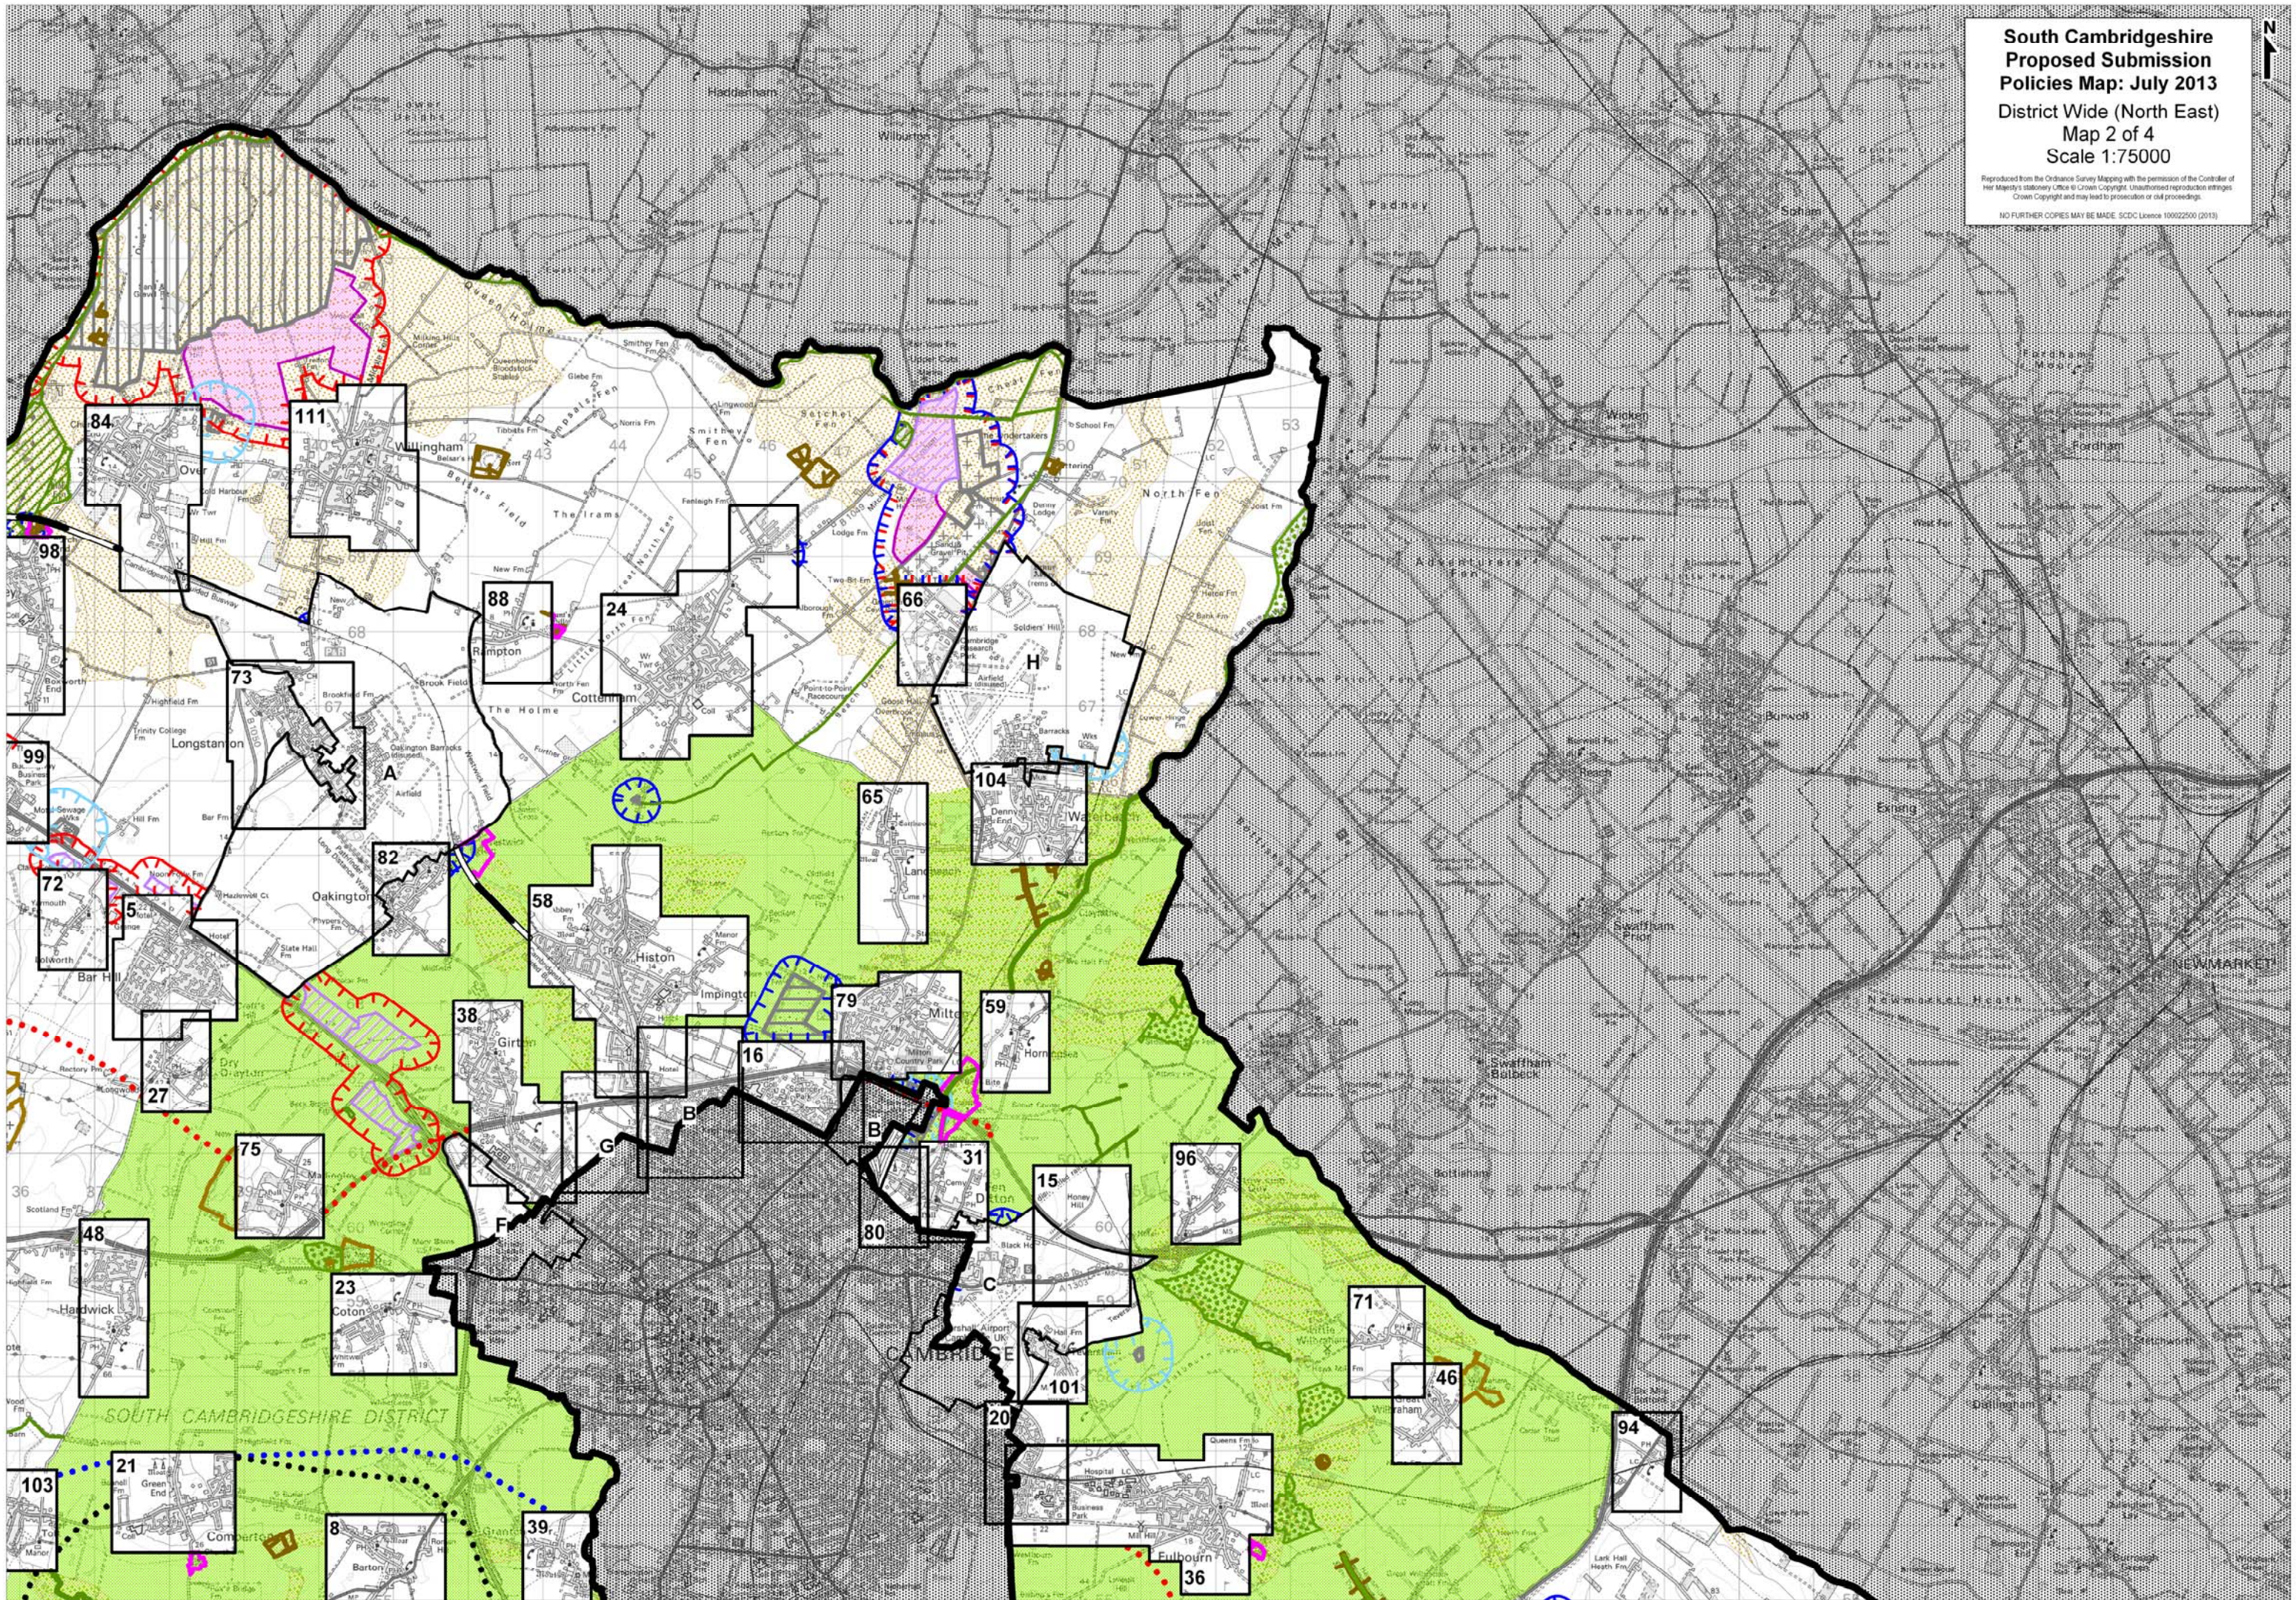

**South Cambridgeshire
Proposed Submission
Policies Map: July 2013**
District Wide (North East)
Map 2 of 4
Scale 1:75000